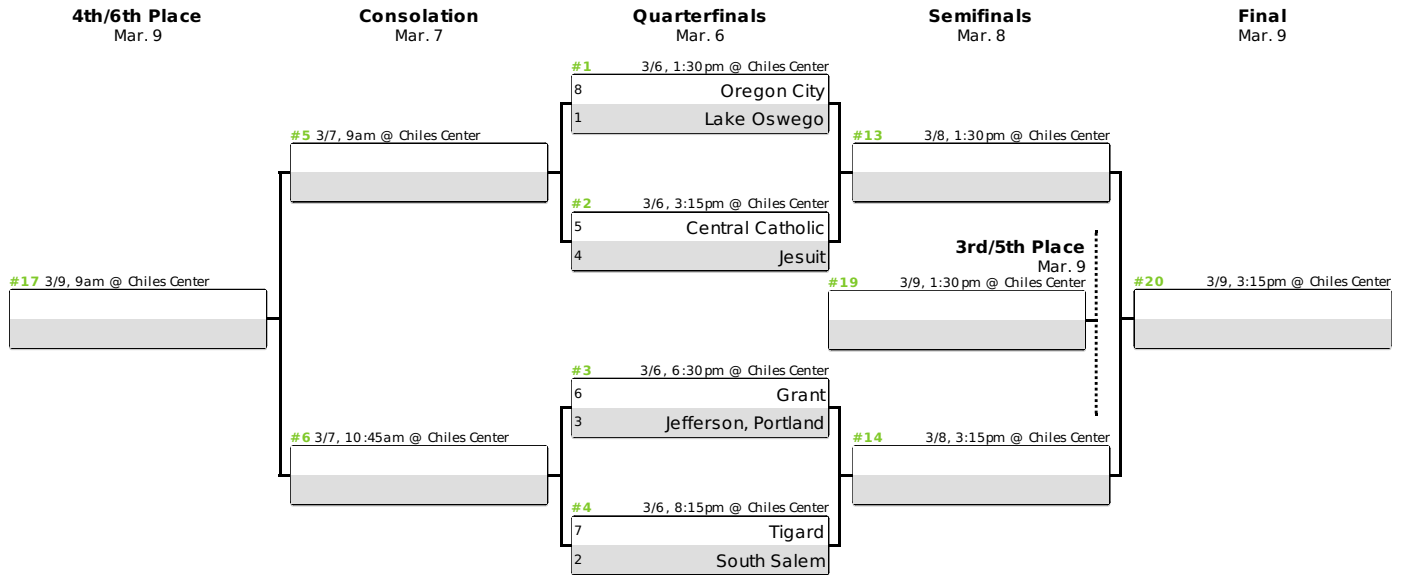

2019 OSAA / OnPoint Community Credit Union 6A Boys Basketball State Championship

March 6-9, University of Portland, Chiles Center

The team with the better Adjusted Playoff Ranking (APR) shall be the designated home team (bottom team in the matchup).