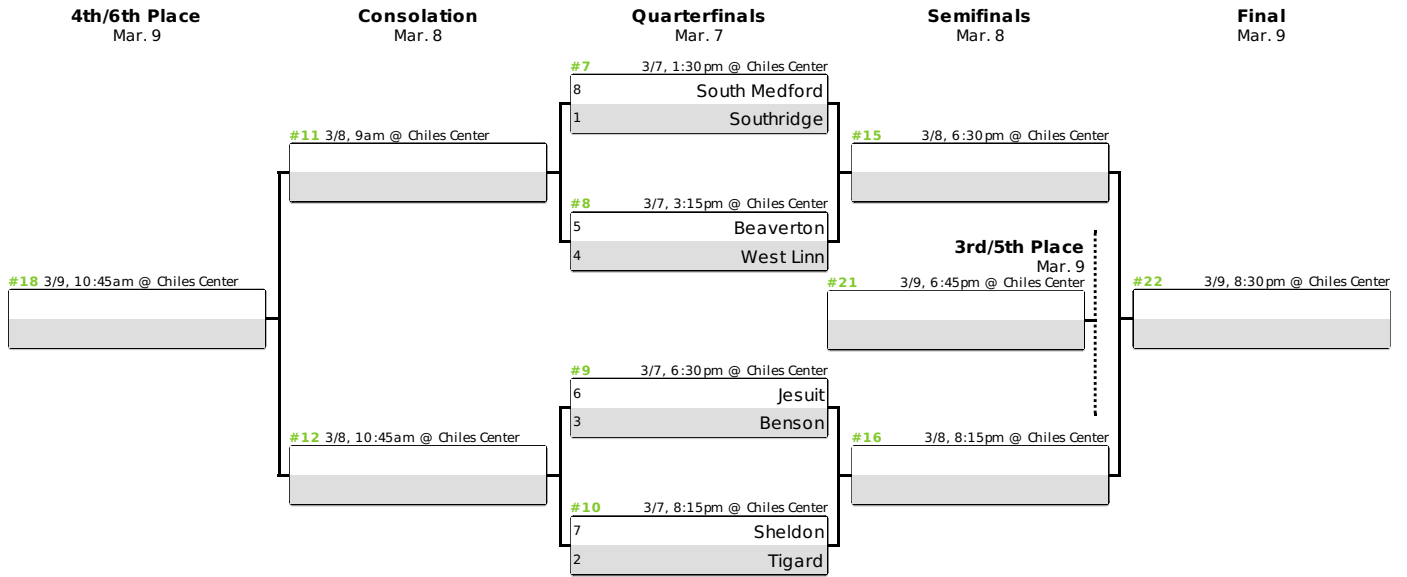

2019 OSAA / OnPoint Community Credit Union 6A Girls Basketball State Championship

March 7-9, University of Portland, Chiles Center

The team with the better Adjusted Playoff Ranking (APR) shall be the designated home team (bottom team in the matchup).